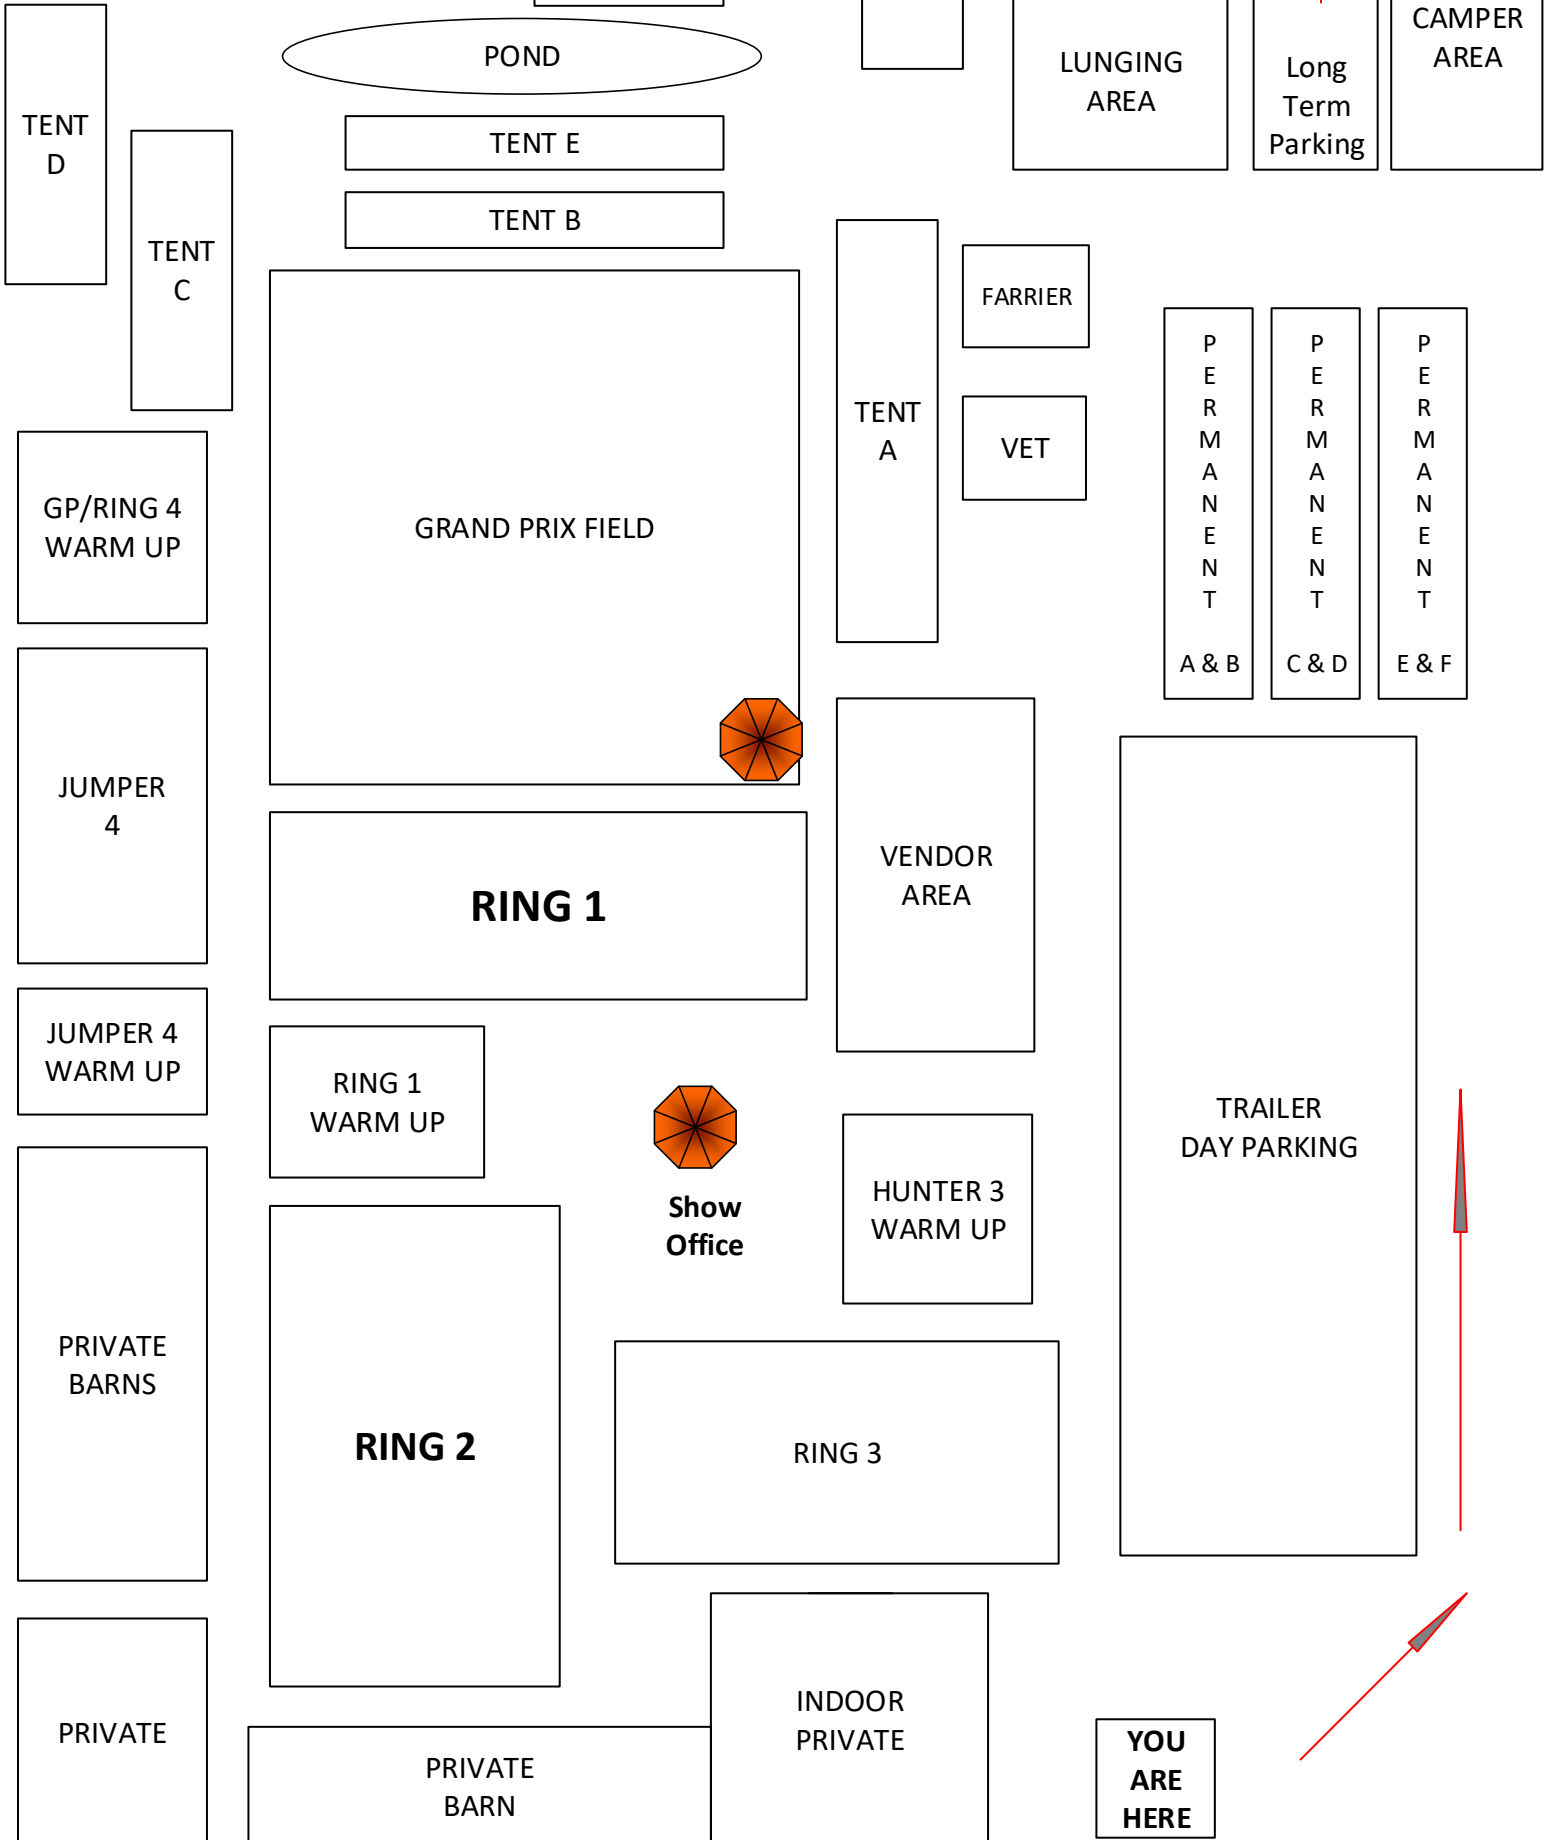

# FSP

Not to Scale

FEI STABLE

FEI SCHOOLING

TENT F

PADDOCK RENTALS

Long Term Parking

RV CAMPER AREA

TENT D

TENT C

TENT E

TENT B

GRAND PRIX FIELD

TENT A

FARRIER

VET

PERMANENT  
A & B

PERMANENT  
C & D

PERMANENT  
E & F

GP/RING 4 WARM UP

JUMPER 4

JUMPER 4 WARM UP

PRIVATE BARN

PRIVATE

RING 1

VENDOR AREA

RING 1 WARM UP

Show Office

HUNTER 3 WARM UP

TRAILER DAY PARKING

RING 2

RING 3